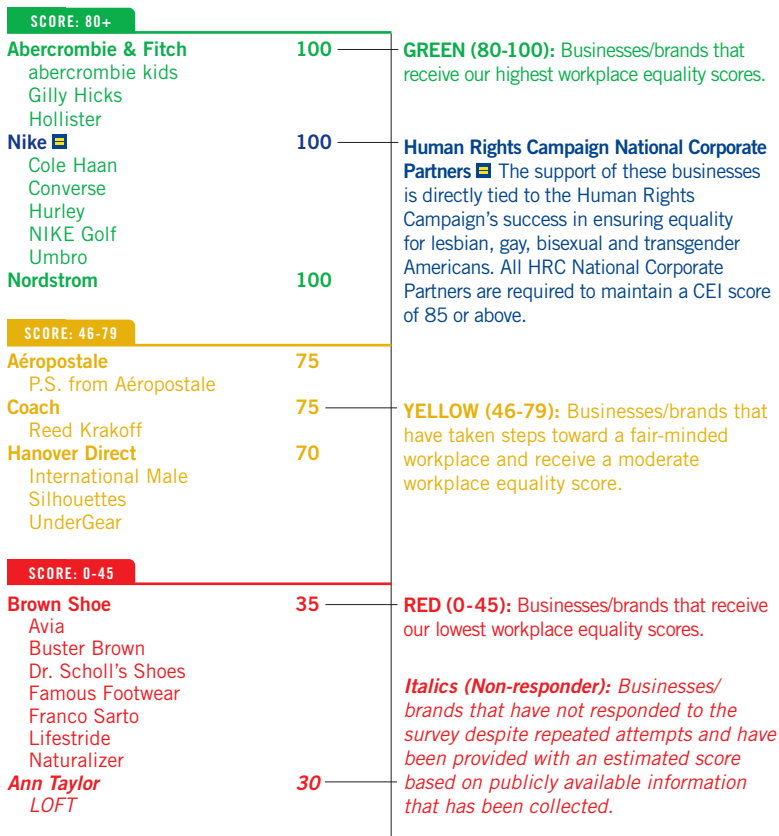

Why don't I see a business listed?

The Human Rights Campaign Foundation researches policies at more than 1,800 companies (including the Fortune 1000 and American Lawyer 200). However, we do not provide a business with an official score until we have collected and verified all the information we need. In all, we officially rated 688 companies in the 2013 CEI.

FOR MORE INFORMATION OR
TO CONTACT US, PLEASE VISIT
WWW.HRC.ORG/BUYERSGUIDE

HOW TO USE THIS BUYER'S GUIDE

EACH BUSINESS/BRAND IS ASSIGNED ONE OF THREE COLORS BASED ON ITS SCORE IN OUR REPORT: **GREEN**, **YELLOW** OR **RED**.

APPAREL AND ACCESSORIES

TABLE OF CONTENTS

RETAILERS	06	HOUSEHOLD PRODUCTS	42
HOME AND GARDEN	10	HEALTH AND BEAUTY	44
BANKING AND FINANCE	14	ENTERTAINMENT	49
KIDS	18	TRAVEL AND LEISURE	51
APPAREL AND ACCESSORIES	20	TECHNOLOGY	54
RESTAURANTS	24	PET CARE	58
OIL AND GAS	25	NEWSSTAND	60
FOOD AND BEVERAGES	26	SHIPPING	63
FUN AND GAMES	38	INSURANCE AND HEALTHCARE	64
AUTOMOTIVE	40		

RETAILERS

SCORE: 80+

Barnes & Noble	100	Sears	100
Best Buy	100	Kmart	
Best Buy Mobile		Lands' End	
Cell Shop		Sears Auto Centers	
Connect Pro		Sears Hardware	
Five Star		Sears Home Appliance Showrooms	
Geek Squad		Sears Hometown Stores	
Magnolia Audio Video		The Great Indoors	
Pacific Sales		Staples	100
The Carphone Warehouse		Office Centre	
The Phone House		Quill Corporation	
Delhaize America	100	Staples Business Advantage	
Bottom Dollar Food		Staples Business Delivery	
Food Lion		SUPERVALU	100
Hannaford		Acme Markets	
Harveys		Albertsons	
Reids		Cub Foods	
Sweetbay Supermarkets		Farm Fresh	
eBay	100	Hornbacher's	
Half.com		Jewel-Osco	
Rent.com		Lucky	
Shopping.com		Osco Pharmacy	
StubHub		Save-A-Lot	
GameStop	100	Shaws	
EB Games		Shop 'n Save	
Limited Brands	100	Shoppers Food	
Bath & Body Works		Star Market	
C.O. Bigelow		Target	100
Henri Bendel		SuperTarget	
La Senza		TJX	100
Victoria's Secret		HomeGoods	
White Barn Candle Company		Marshalls	
Office Depot	100	T.J.Maxx	